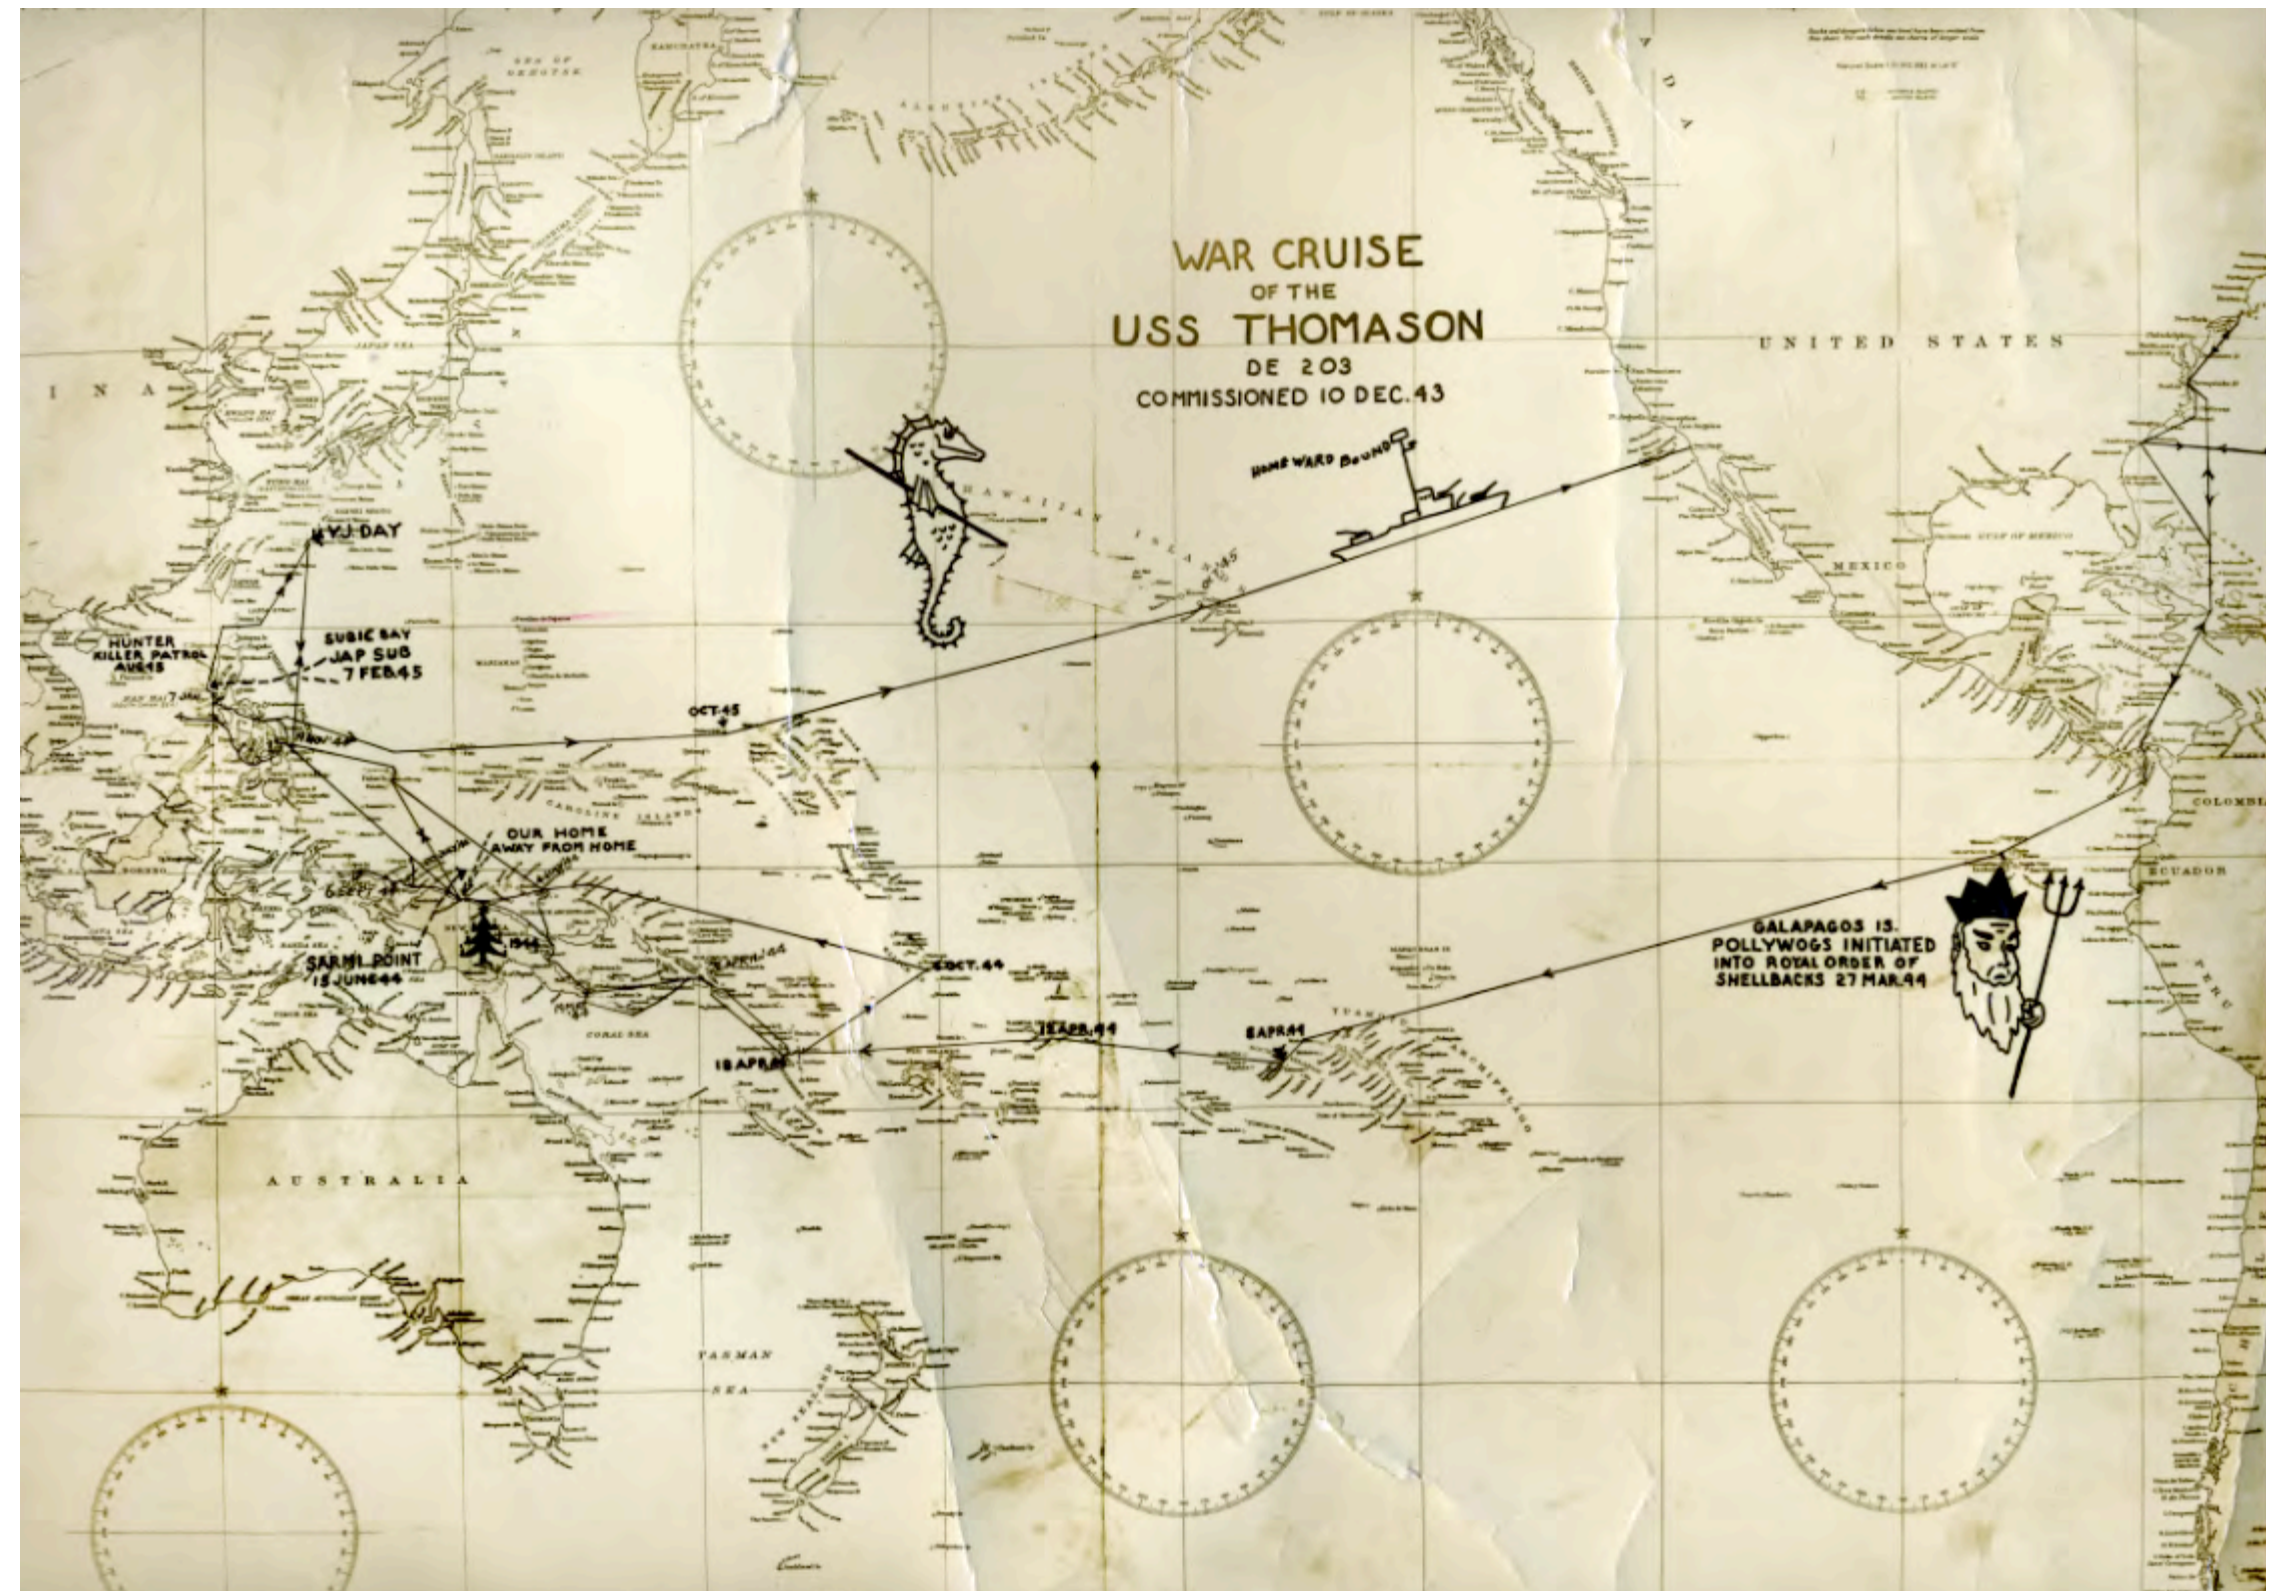

WAR CRUISE
OF THE
USS THOMASON
DE 203
COMMISSIONED 10 DEC. 43

UNITED STATES

UNITED STATES

**GALAPAGOS IS.
POLLYWOGS INITIATED
INTO ROYAL ORDER OF
SHELLBACKS 27 MAR. 44**

Starbuck

rhyn (Tongareva)

Vostok

Caroline Is